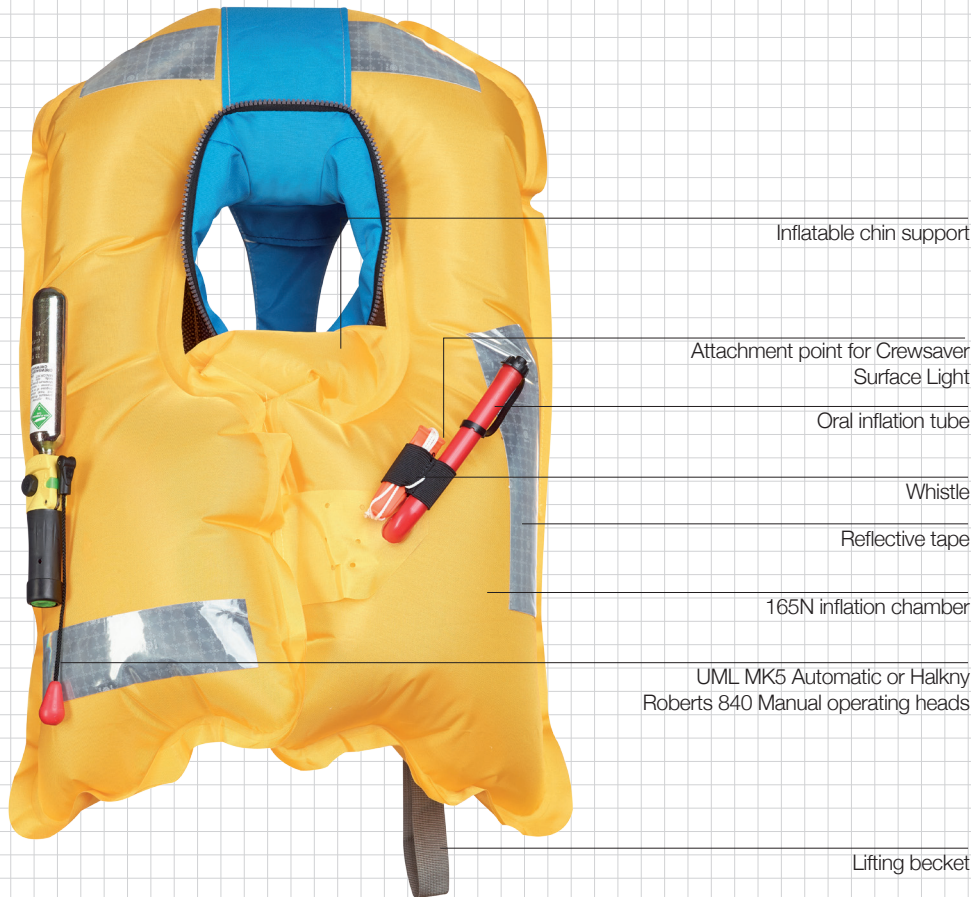

www.crewsaver.com

CREWFIT 165^{SPORT}

The Crewfit 165N Sport uses the latest 3D technology, ensuring maximum comfort levels. Entry level to the 3D range the Crewfit 165N Sport has the essential features to ensure the recreational user remains safe when out on the water.

KEY FEATURES:

- New, improved bladder design that reduces wave impact on the face, greatly improves the mouth free board (distance from your mouth to the water) and provides a unique chin support helping to keep your airways clear
- Robust outer cover
- Centre buckle adjuster
- Crotch strap
- Light weight soft loop D-ring for attaching safety line (harness version)
- A built in inflatable chin support tilts your neck back and keeps your airways clear
- YKK Quick Burst Zip

QUICK BURST
ZIP

UNIQUE CHIN
SUPPORT

PROVIDES 165N
OF BUOYANCY

INDICATOR
WINDOW

BS EN ISO
12402-3

BLADDER

Due to Crewsaver's policy of continual improvement, we reserve the right to amend specifications where necessary without notice. Information correct at time of printing.

PART NUMBER	PRODUCT NAME	SIZE
9010RM	CREWFIT 165N SPORT MANUAL - RED	ADULT
9010BM	CREWFIT 165N SPORT MANUAL - BLUE	ADULT
9010NBM	CREWFIT 165N SPORT MANUAL - NAVY BLUE	ADULT
9010RA	CREWFIT 165N SPORT AUTOMATIC - RED	ADULT
9010NBA	CREWFIT 165N SPORT AUTOMATIC - NAVY BLUE	ADULT
9015RM	CREWFIT 165N SPORT MANUAL WITH HARNESS - RED	ADULT
9015RA	CREWFIT 165N SPORT AUTOMATIC WITH HARNESS - RED	ADULT
9015BA	CREWFIT 165N SPORT AUTOMATIC WITH HARNESS - BLUE	ADULT
9015NBA	CREWFIT 165N SPORT AUTOMATIC WITH HARNESS - NAVY BLUE	ADULT